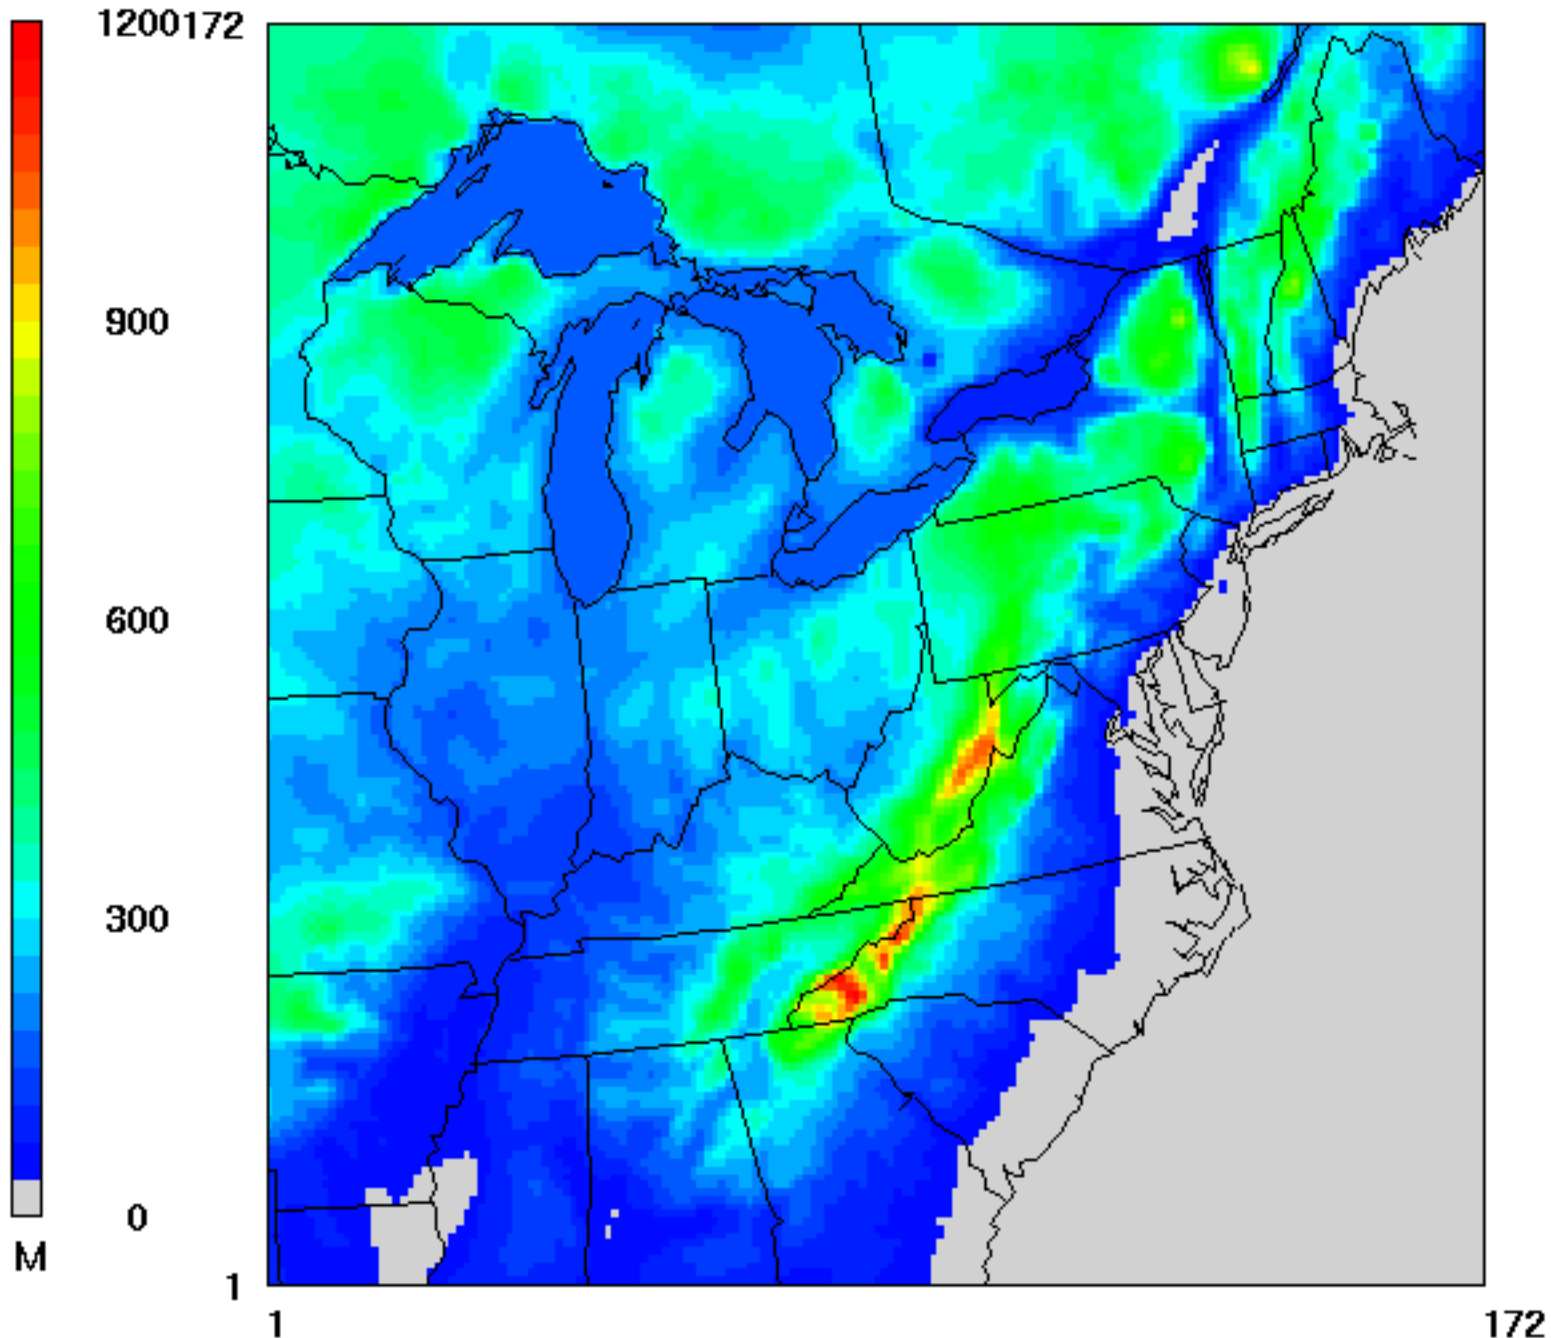

OTC CMAQ 12km Modeling Domain

Surface Elevation (m)

August 6, 2002 0:00:00
Min= -0 at (103,1), Max= 1183 at (84,40)